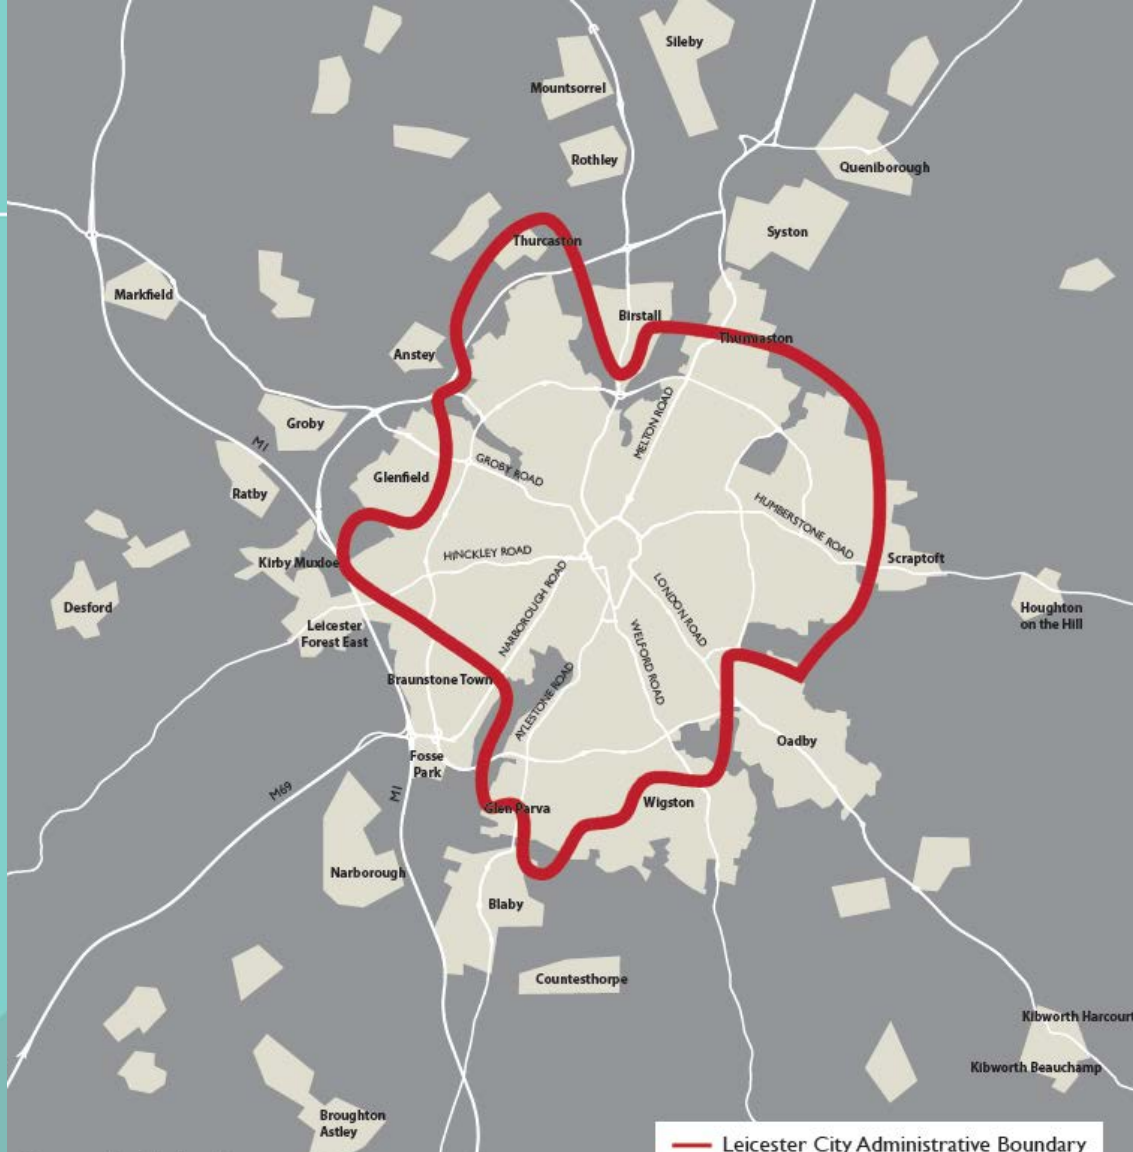

New Leicester Local Plan – July 2017

The Importance of a Local Plan

- Sets councils policies up to 2031
- Replaces Core Strategy 2014 and saved policies 2006
- Meets needs for homes, jobs, shopping and leisure, open space

— Leicester City Administrative Boundary

© Crown copyright and database rights
2017. Ordnance Survey 100019264.

Consultation Documents

Key Issues/ Challenges

- Identify land for new
 - Housing
 - Employment
 - Education
 - Community facilities