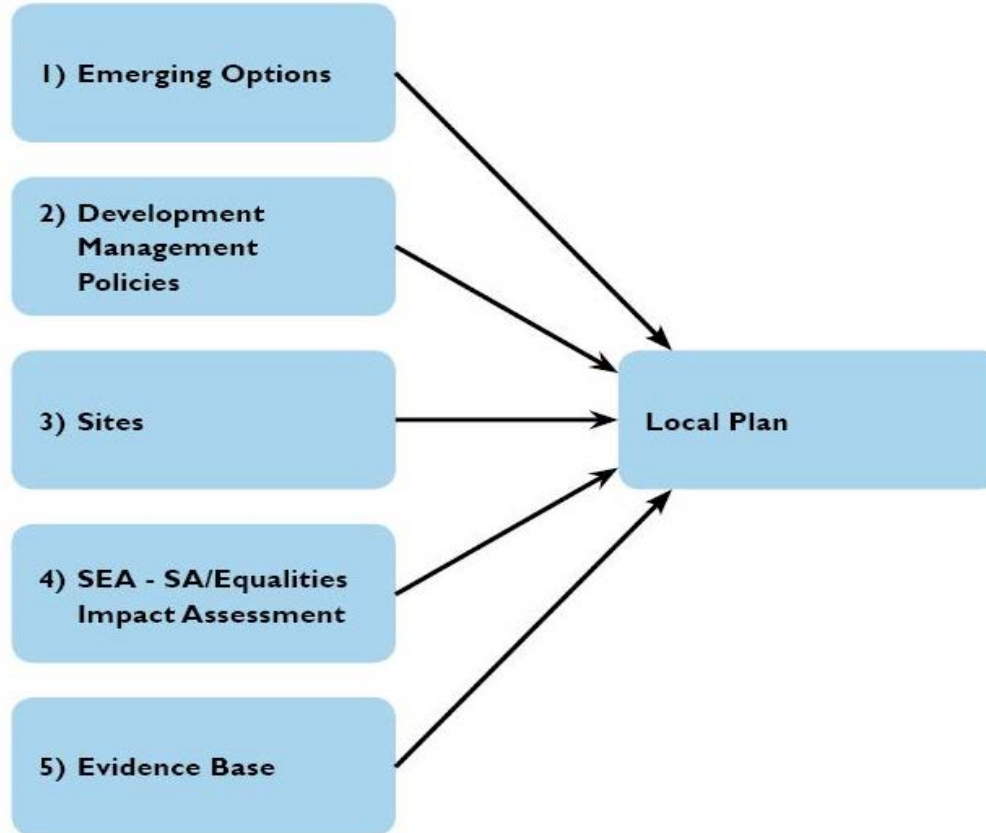

New Leicester Local Plan – July 2017

The Importance of a Local Plan

- Sets councils policies up to 2031
- Replaces Core Strategy 2014 and saved policies 2006
- Meets needs for homes, jobs, shopping and leisure, open space

— Leicester City Administrative Boundary

© Crown copyright and database rights
2017. Ordnance Survey 100019264.

Consultation Documents

Key Issues/ Challenges

- Identify land for new
 - Housing
 - Employment
 - Education
 - Community facilities

- What infrastructure is needed to support growth

Key Issues/ Challenges

- Protect and enhance the City's heritage and green environment
- City Centre and Regeneration
- Transport

Timetable

- Full Council – 6th July 2017
- Emerging Options, Sites & Development Management policies consultation: July - October 2017
- Scrutiny during Consultation Period
- Draft Local Plan: Winter -Spring 2018
- Public Examination and plan adopted: end of 2018