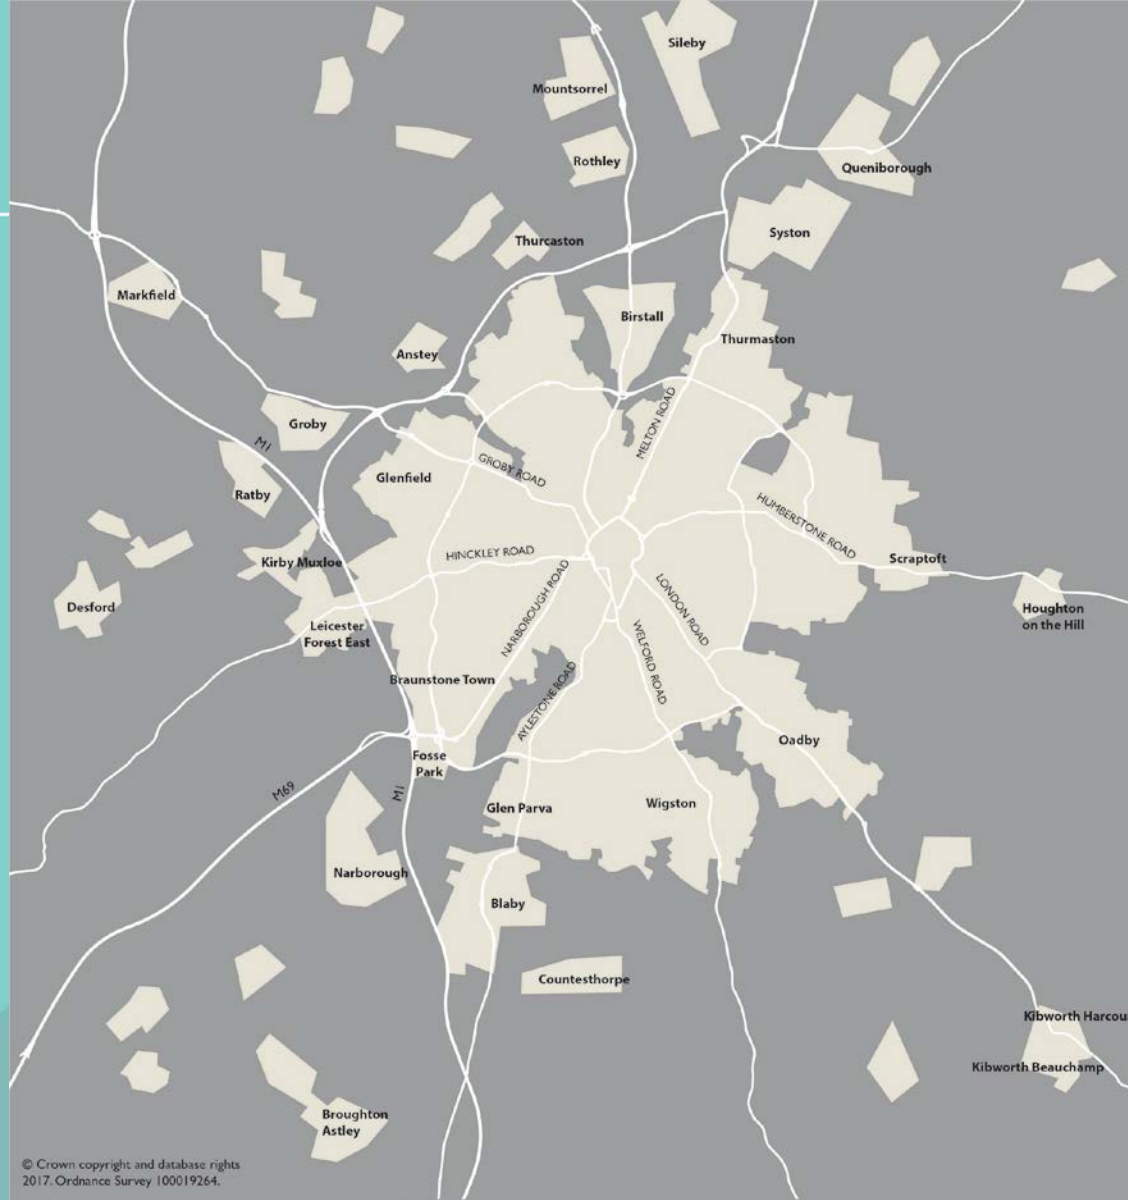

New Leicester Local Plan – July 2017

The Importance of a Local Plan

- Sets councils policies up to 2031
- Replaces Core Strategy 2014 and saved policies 2006
- Meets needs for homes, jobs, shopping and leisure, open space

— Leicester City Administrative Boundary

© Crown copyright and database rights
2017. Ordnance Survey 100019264.

Consultation Documents

Key Issues/ Challenges

- Identify land for new
 - Housing
 - Employment
 - Education
 - Community facilities